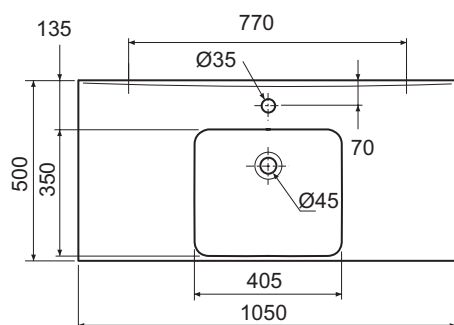

Reach 1050 mm vanity top

Large basin with ample space for daily toiletry; single tap hole suitable for monobloc mixer taps; self-supporting wall mounting with fixings included; can be mounted on pedestal or semi pedestal; optional towel rail and feet for additional storage.

Product	18571W Reach 105 cm vanity top, 1 tap hole, 1050 mm x 500 mm
Colours/finishes	White (-00)
Material	Vitreous China
Weight (kg)	36.3 - Vanity 11 - Pedestal 6.7 - Semi-pedestal 2.7 - Towel rail 2.1 - Washstand legs
Fixings	Fixings included
Complimentary items	18565W-00 Pedestal 18566W-00 Semi-pedestal E4726-39R Steel towel rail E4724-39R Steel washstand legs
Design linked items	Reach sanitaryware and furniture
Recommended brassware	Panache, Oblo and Singulier ranges

To order, please use the product code and add the colour/finish reference, eg. -00 for white.

All measurements shown are in millimetres. Sizes are approximate.

P5958