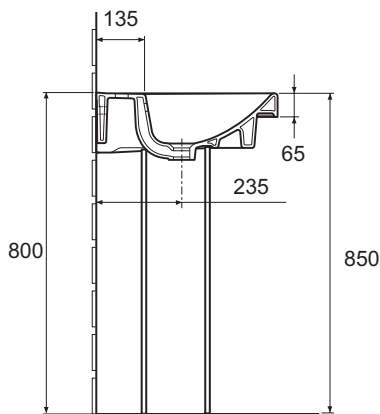

Reach 1050 mm vanity top

Large basin with ample space for daily toiletry; single tap hole suitable for monobloc mixer taps; self-supporting wall mounting with fixings included; can be mounted on pedestal or semi pedestal; optional towel rail and feet for additional storage.

Product	18571W Reach 105 cm vanity top, 1 tap hole, 1050 mm x 500 mm
Colours/finishes	White (-00)
Material	Vitreous China
Weight (kg)	36.3 - Vanity 11 - Pedestal 6.7 - Semi-pedestal 2.7 - Towel rail 2.1 - Washstand legs
Fixings	Fixings included
Complimentary items	18565W-00 Pedestal 18566W-00 Semi-pedestal E4726-39R Steel towel rail E4724-39R Steel washstand legs
Design linked items	Reach sanitaryware and furniture
Recommended brassware	Panache, Oblo and Singulier ranges

To order, please use the product code and add the colour/finish reference, eg. -00 for white.

All measurements shown are in millimetres. Sizes are approximate.

P5958